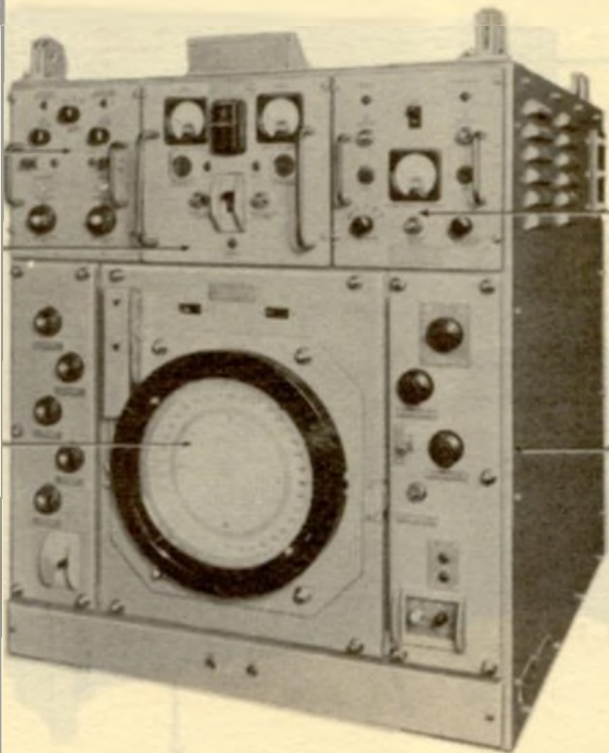

FV II MAIN DESK EQUIPMENT

**FV II CABINET ASSEMBLY DES 25
MASTER REMOTE INDICATOR**