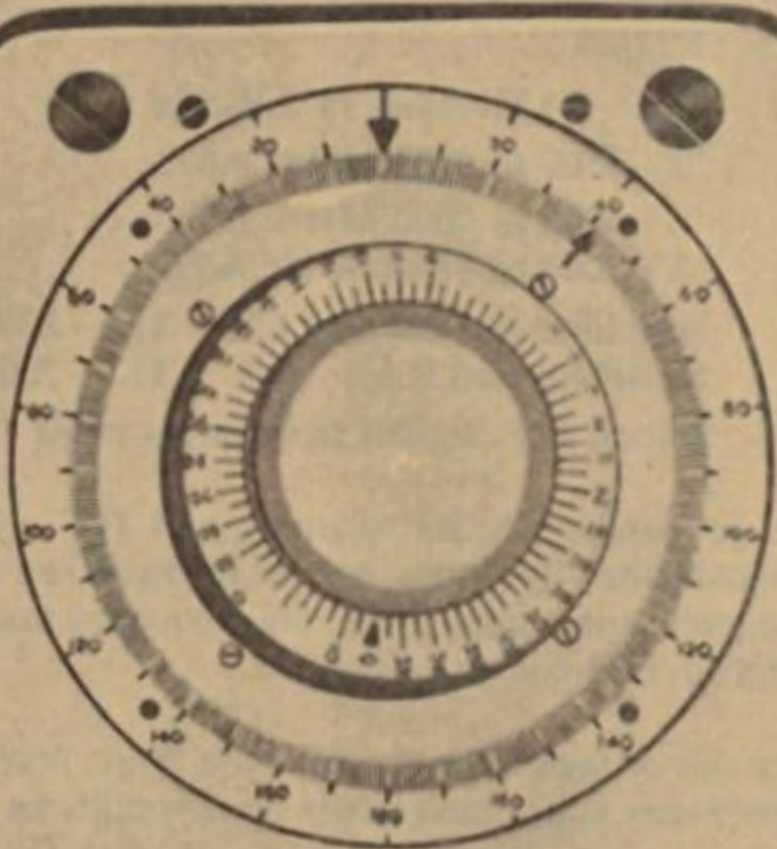

WIND LEVEL

REFLECTIVE SIGNAL

LONG OFF SHORT

PDP SELECTOR

SWEEP RATE

GAIN CONTROL

REARSET SPLIT NORMAL

VOICE ON

VOICE OFF

4F 10472  
 AMPLIFIER AND DISPLAY UNIT DESIGN 4  
 SEA W/PL/ED  
 WEIGHT OF 24.164 LB  
 PNE TELECOMMUNICATIONS LTD

OFF

1 AMP FUSE

1 AMP FUSE

TEST TUNING