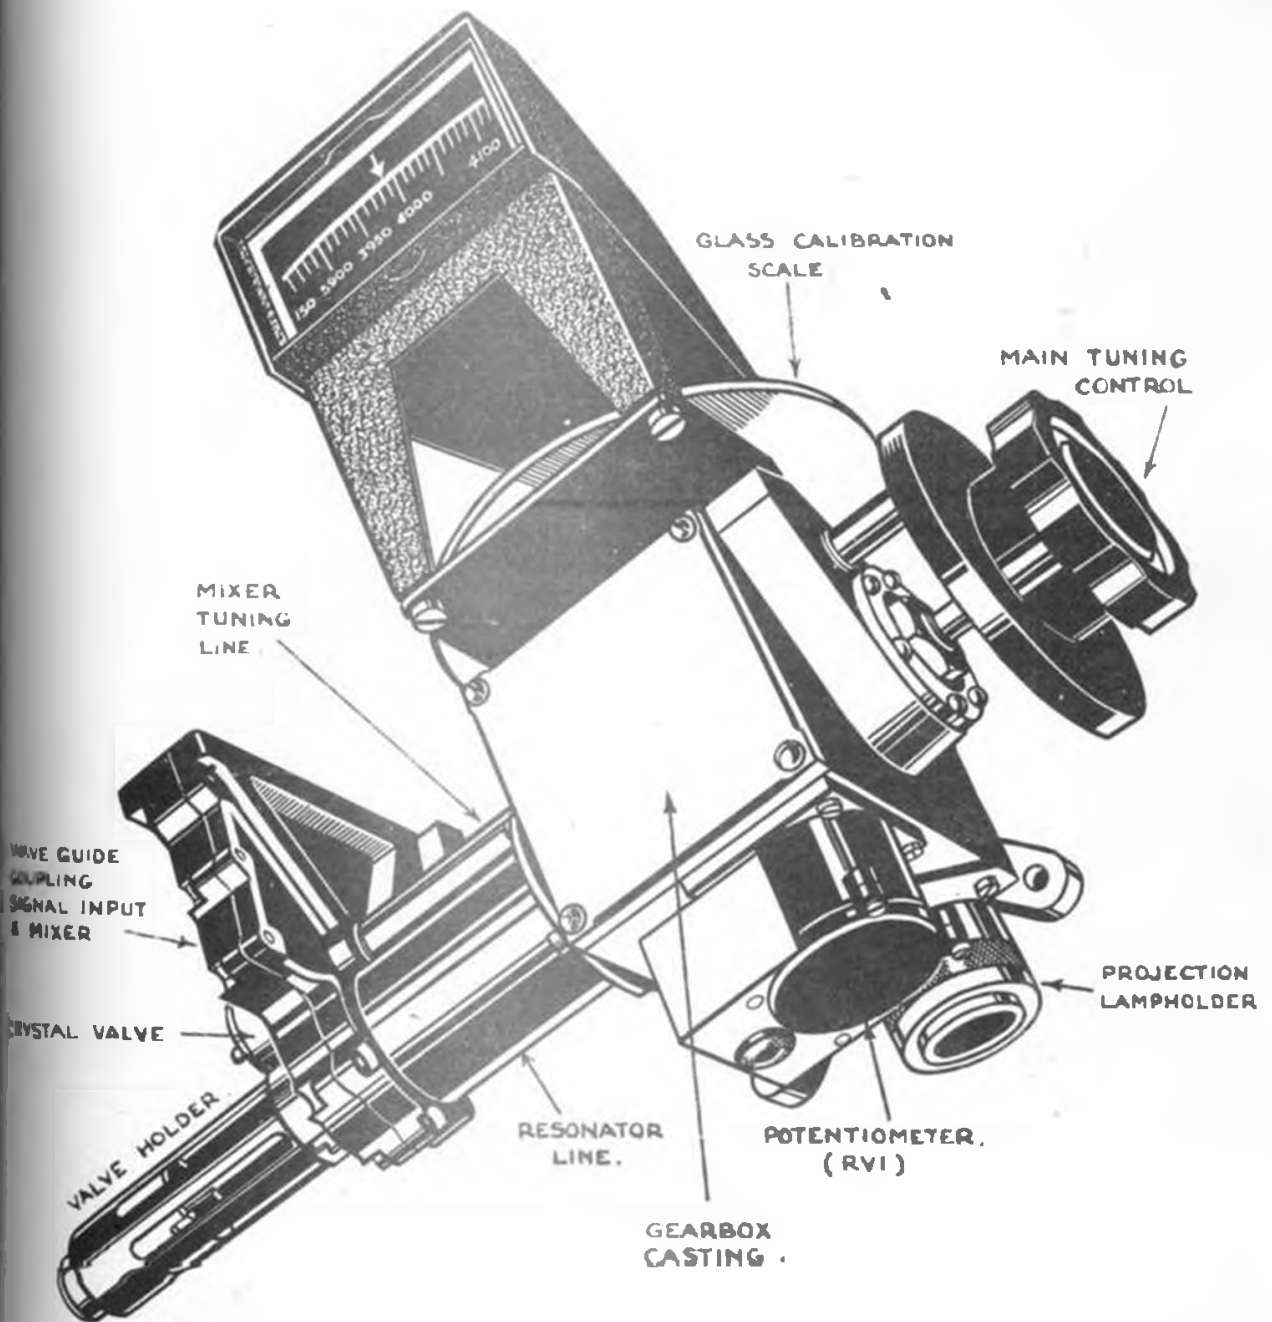

RV1 }
RV2 } CONCENTRIC KNOBS

I/F AMPLIFIER M93.

FRONT PANEL.

SYSTEM SWITCH (SI).

FRONT PANEL.

RECEIVER P63.

GENERAL VIEW.

P63
GENERAL VIEW.

RECEIVER P64.

GENERAL VIEW.