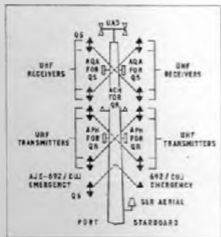

C.C.R.	
WBA/15	EE
WM	CJA/13
EAW	LJB/4
TBA/15	BMW/3
YSE	BYA
BT	

N.C.C.	
CAF/4	GAJ
CAF/2	BWB
OTD/CAS	
FMSE	
BHW/2	

UHF ROOM	
892/9	EAR
892/15	EBW
891/4	EAB
689	CUJ/84
EAB	CUH/4
CAJ	BHW/2

E.W.G.	
OB/1	BPH/1
OS/1	BWH
CAF/4	
CAG/2	
WAS	
BB/102	

L.M.A.	
WBA	
CJ	
TBA	

MAIN MAST - UHF ARRAY

PORT PROFILE