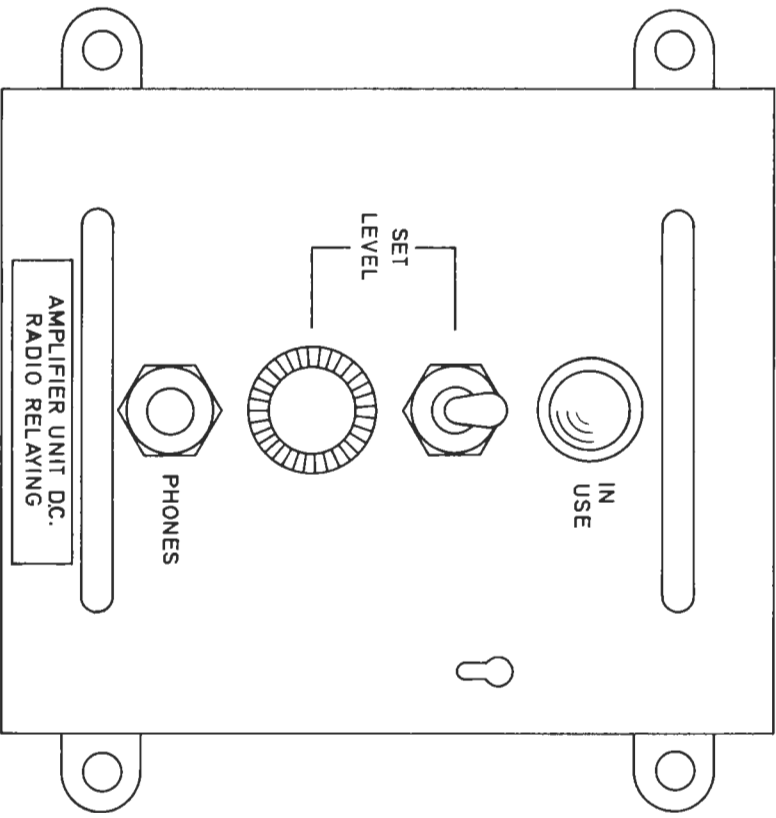

5820 - AP164217. CONTROL UNIT, RADIO,  
PARALLEL TRANSMITTER, 5 CHANNEL

5820 - AP164529  
POWER SUPPLY  
12/24V 500mA

5820 - AP164217. CONTROL UNIT, RADIO,  
PARALLEL TRANSMITTER, 3CHANNEL

d. AP 164552 CASE CONTROL RADIO PARALLEL TRANSMITTER AND  
AP 164217 CONTROL UNIT RADIO PARALLEL TRANSMITTER.

C AND M PARALLEL KEYING AND P

b. AP 164555 CONTROL UNIT RADIO RELAYING AND  
 AP 164561 AMPLIFIER UNIT D.C. RADIO RELAYING.