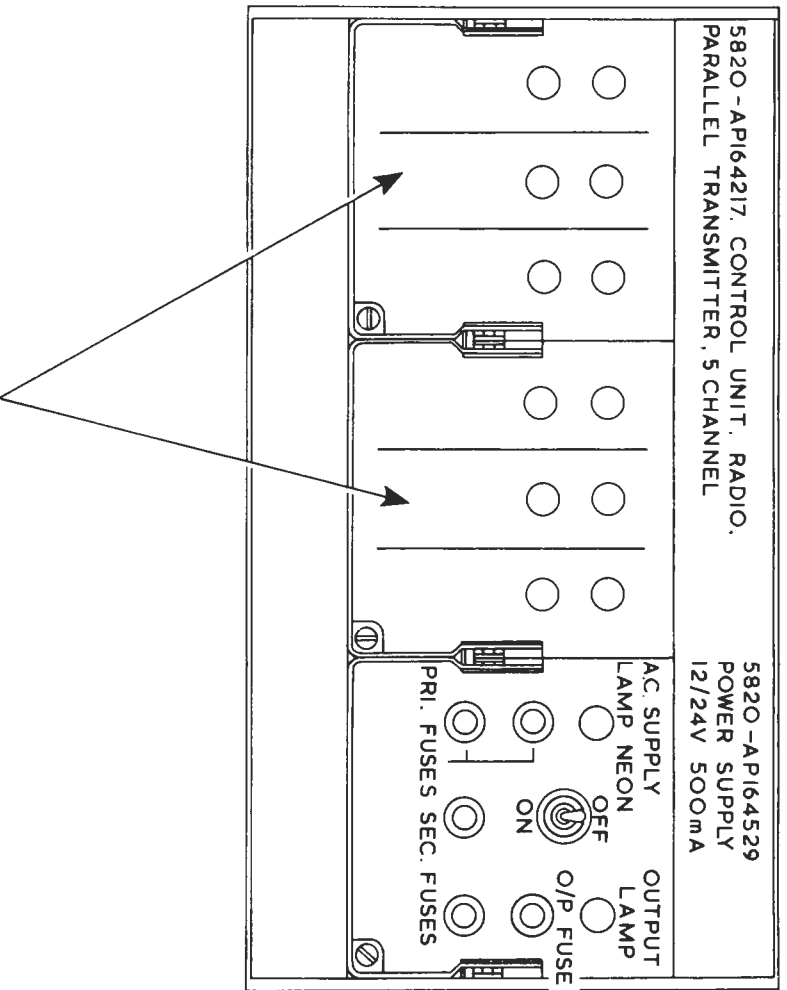

5820 - AP164217. CONTROL UNIT, RADIO,  
PARALLEL TRANSMITTER, 5 CHANNEL

5820 - AP164529  
POWER SUPPLY  
12/24V 500mA

5820 - AP164217. CONTROL UNIT, RADIO,  
PARALLEL TRANSMITTER, 3CHANNEL

d. AP 164552 CASE CONTROL RADIO PARALLEL TRANSMITTER AND  
AP 164217 CONTROL UNIT RADIO PARALLEL TRANSMITTER.

C AND M PARALLEL KEYING AND P

b. AP 164555 CONTROL UNIT RADIO RELAYING AND  
 AP 164561 AMPLIFIER UNIT D.C. RADIO RELAYING.