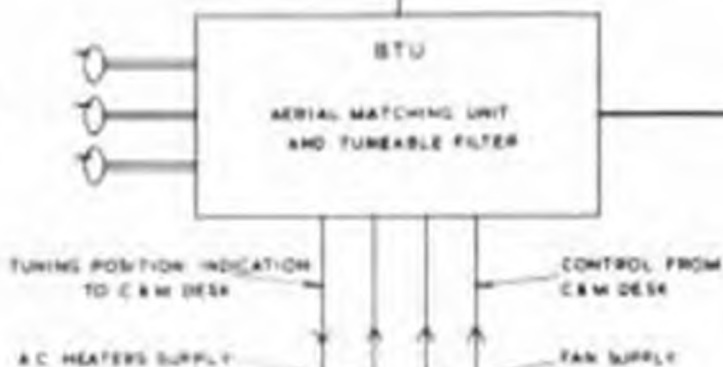

3B STATION

RECEIVER
OUTPUT AMP (M)

RESTRICTED

MANUAL
CONTROL

SUPERSTRUCTURE

BT FROM WBA/B

BT FROM WBA/B

2 HANDSETS
FOR
INTERCOM

STOWED ADJACENT TO
AERIAL EXCHANGE

CCB