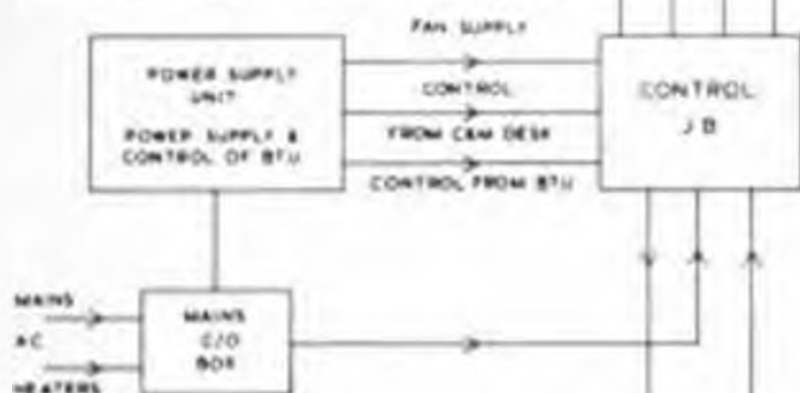

3B STATION

RECEIVER
OUTPUT AMP (M)

RESTRICTED

MANUAL
CONTROL

SUPERSTRUCTURE

BT FROM WBA/B

BT FROM WBA/B

2 HANDSETS
FOR
INTERCOM

STOWED ADJACENT TO
AERIAL EXCHANGE

CCB